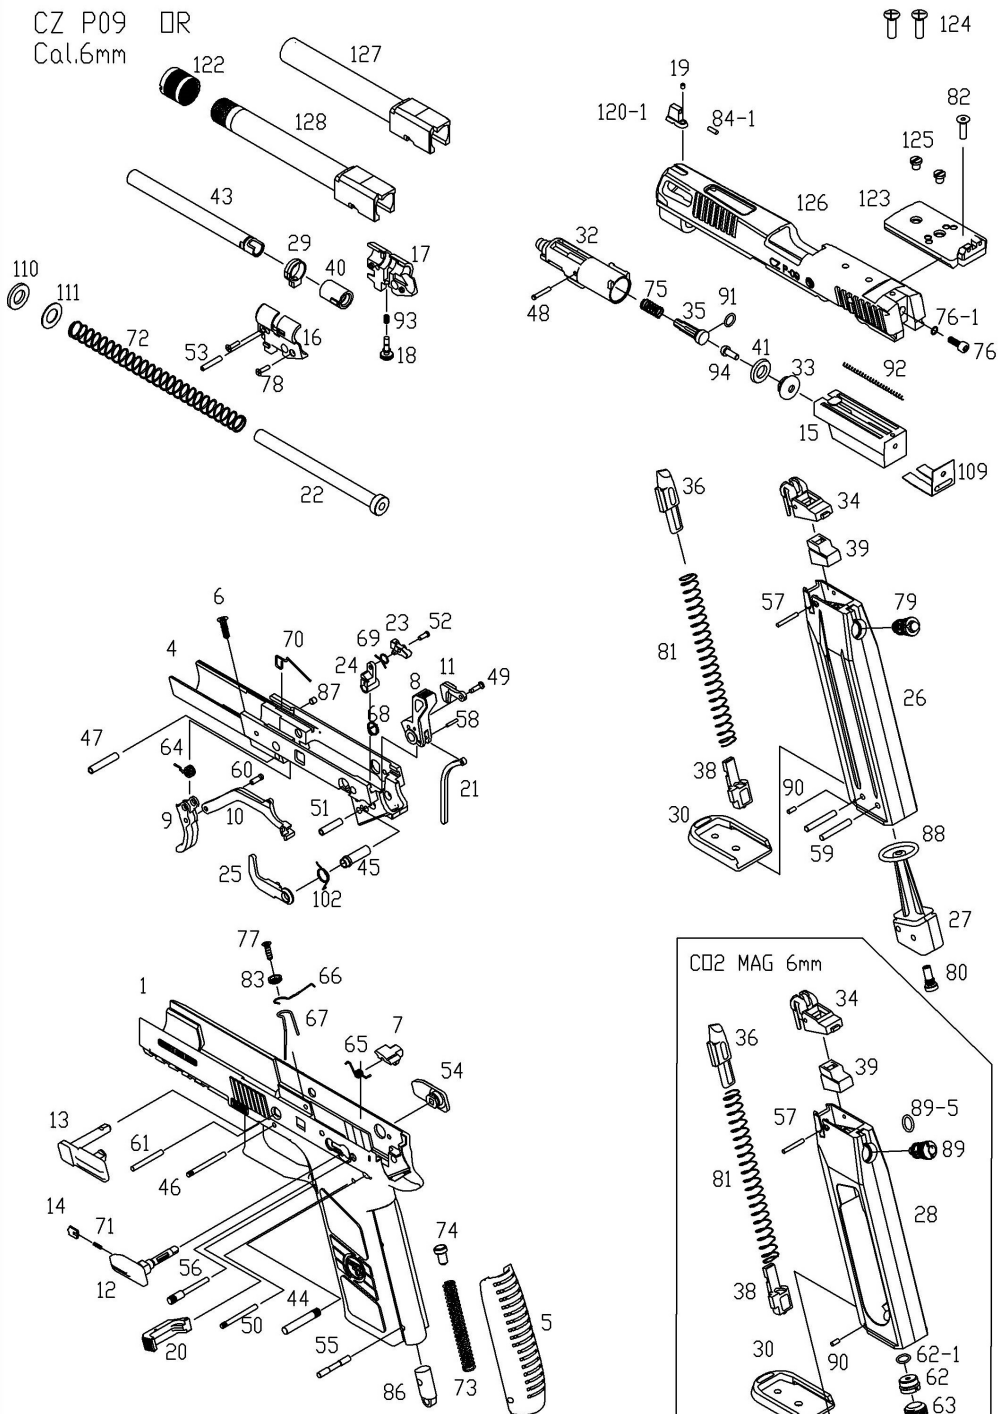

CZ P09  
Cal.6mm

NO.	NAME	PRICE	NO.	NAME	PRICE
1	FRAME	1200	58	MAIN SP STRUT PIN	20
4	INNER FRAME	600	59	MAG BOTTOM PIN	20
5	BACK STRAP	300	60	TRIGGER BAR PIN	20
6	INNER FRAME SCREW	20	61	INNER FRAME PIN	20
7	SEAR	80	62	MAG STAB (CO2)	100
8	HAMMER	300	62-1	MAG STAB O-RING	20
9	TRIGGER	240	63	MAG BASE NUT (CO2)	100
10	TRIGGER BAR	200	64	TRIGGER SP	30
11	DISCONNECTOR	100	65	SEAR SP	30
12	SAFETY LEFT	200	66	TRIGGER BAR SP	30
13	SLIDE STOP	200	67	MAG CATCH SP	30
14	SAFETY DETENT PLUNGER	60	68	VALVE KNOCKER SP	30
15	PISTON BLOCK	400	69	VALVE LOCK SP	30
16	BARREL CHAMBER (L)	160	70	SLIDE STOP SP	30
17	BARREL CHAMBER (R)	160	71	SAFETY SP	30
18	TRAJECTORY ADJUST SCREW	120	72	RECOIL SP	60
19	FRONT SIGHT SCREW	20	73	MAIN SP	60
20	MAGAZINE CATCH	160	74	MAIN SP CAP	40
21	MAIN SP STRUT	60	75	FLOATING VALVE	20
22	RECOIL SP GUIDE	160	76	PISTON BLOCK SCREW	20
23	VALVE HAMMER	120	76-1	PISTON BLOCK SCREW	20
24	VALVE KNOCKER	240	77	MAG CATCH SP SCREW	20
25	VALVE LOCK PLATE	240	78	BARREL CHAMBER SCREW	20
26	MAG BODY (GAS)	450	79	EX VALVE	180
27	MAG BASE (GAS)	200	80	FILLING VALVE	80
28	MAG BODY (CO2)	450	81	FOLLOWER SP	60
29	TRAJECTORY ADJUST RING	160	82	REAR SIGHT SCREW	20
30	MAGAZINE BOTTOM	140	83	MAG CATCH SP WASHER	30
32	CYLINDER	180	84-1	SIGHT WHITE DOT	30
33	PISTON	40	86	MAIN SP PLUG	60
34	MAG LIP	80	87	SLIDE STOP SP SCREW	20
35	FLOATING VALVE	30	88	MAG BOTTOM O-RING	30
36	MAG FOLLOWER	40	89	CO2 EX VALVE	240
38	MAG BOTTOM STOP (CO2)	30	89-1	CO2 EX VALVE O-RING	20
39	MAG GASKET	100	90	CO2 MAG BOTTOM STOP SCREW	20
40	RUBBER CHAMBER	100	91	FLOATING VALVE O-RING	20
41	PISTON RING	20	92	CYLINDER SP	30
43	INNER BARREL	240	93	TRAJECTORY ADJUST SCREW	20
44	HAMMER PIN	80	94	PISTON SCREW	10
45	HAMMER SLEEVE	60	102	VALVE LOCK SP	20
46	TRIGGER PIN	60	109	PISTON BLOCK PLATE	200
47	TRIGGER SLEEVE	60	110	RECOIL BUFFER	30
48	FLOATING VALVE PIN	30	111	RECOIL BUFFER WASHER	20
49	DISCONNECTOR PIN	30	120-1	FRONT SIGHT	200
50	VALVE KNOCKER PIN	40	122	THREAD BARREL CAP	200
51	VALVE KNOCKER SLEEVE	40	123	RED DOT PLATE	400
52	VALVE HAMMER PIN	40	124	RED DOT SCREW	30
53	BARREL LOCKING PIN	40	125	RED DOT PLATE SCREW	40
54	SAFETY RIGHT	200	126	SLIDE	1800
55	MAIN SP HOUSING PIN	40	127	OUT BARREL	700
56	SEAR PIN	40	128	OUT BARREL (THREAD)	800
57	MAG LIP PIN	20			